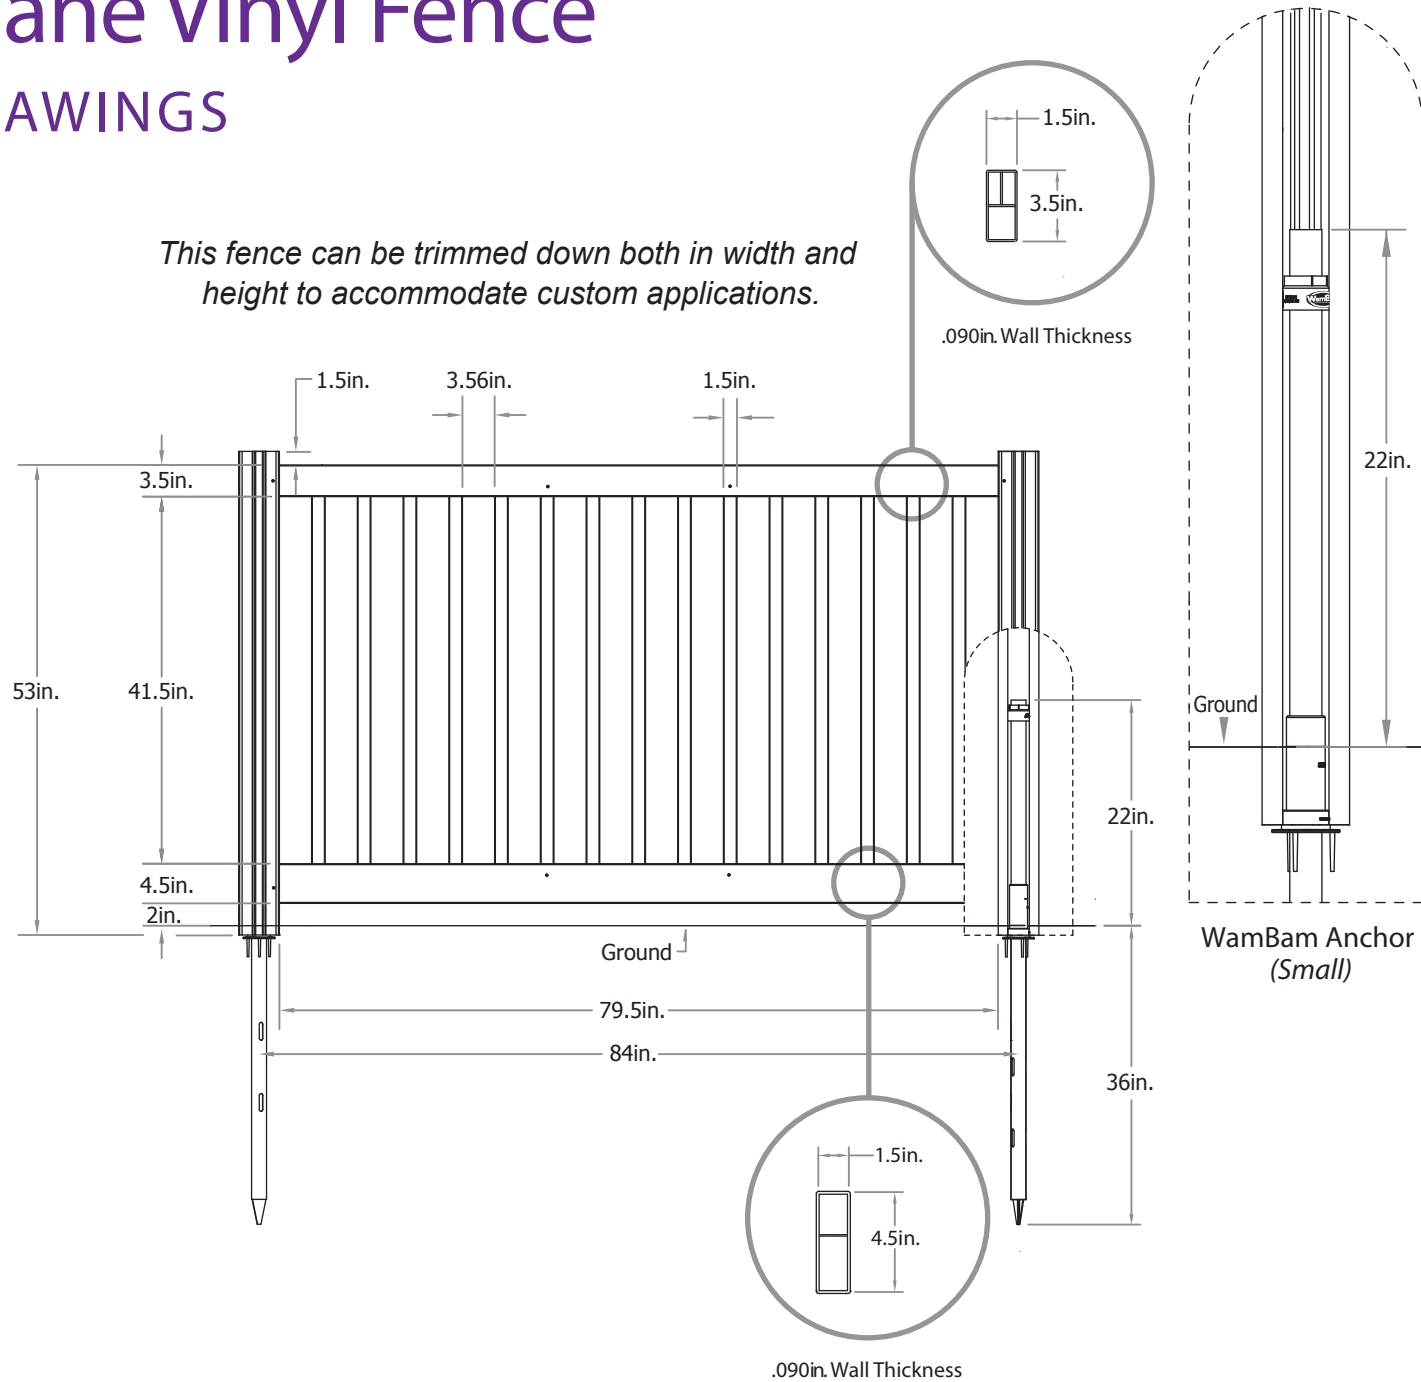

Plain Jane Vinyl Fence

SPEC DRAWINGS

This fence can be trimmed down both in width and height to accommodate custom applications.

**Please adhere to the above dimensions if installing around a pool to comply with BOCA code.*