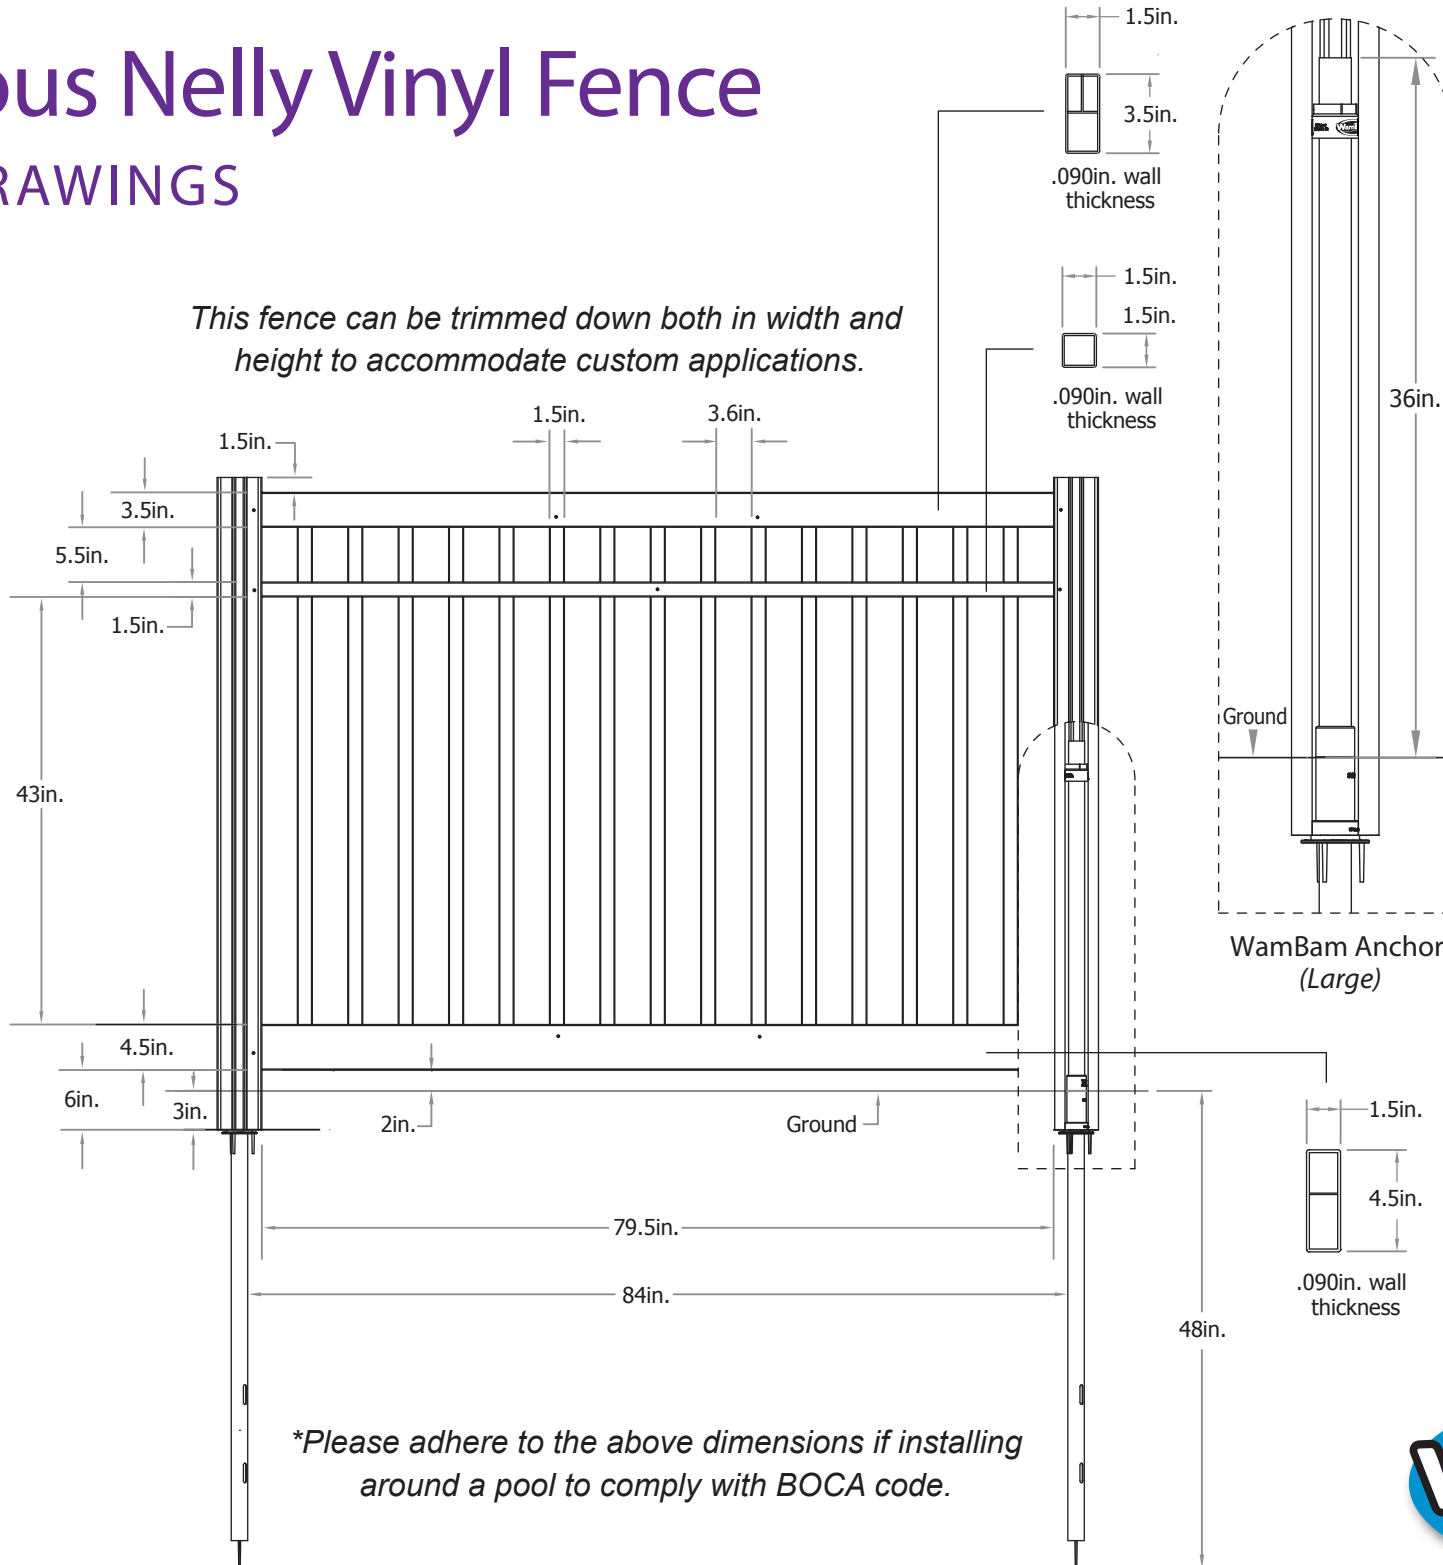

Nervous Nelly Vinyl Fence

SPEC DRAWINGS

This fence can be trimmed down both in width and height to accommodate custom applications.

**Please adhere to the above dimensions if installing around a pool to comply with BOCA code.*