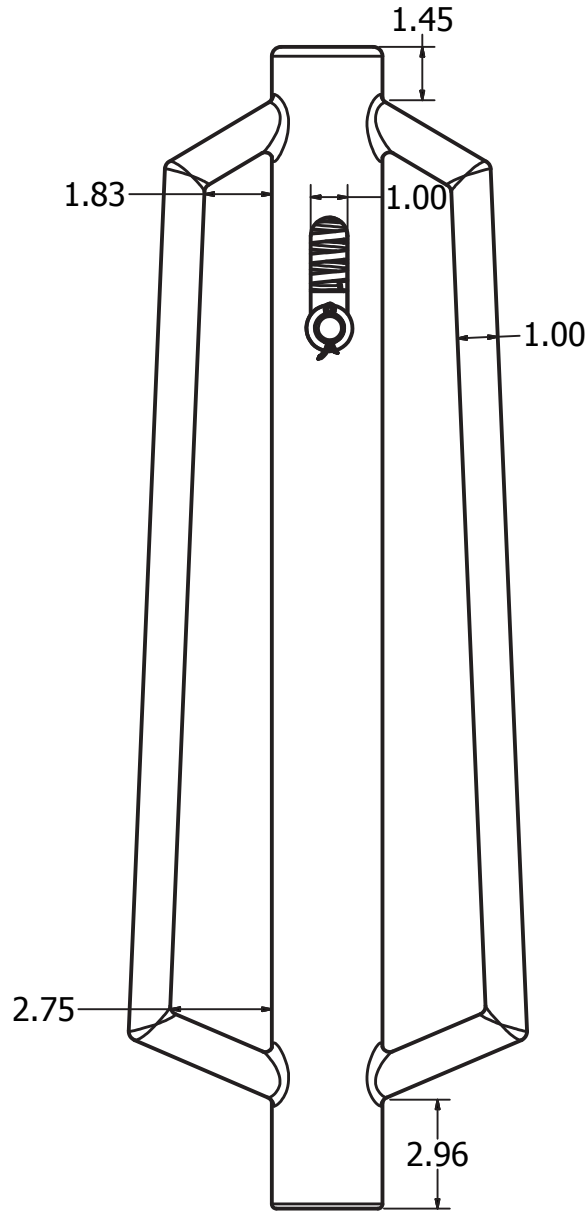

## SPEC DRAWINGS

Front View

Side View

# SPRINGY SUZY

SPRING-LOADED POST POUNDER

Bottom View

*Weights 30lbs.  
1 or 2 people required for operation*