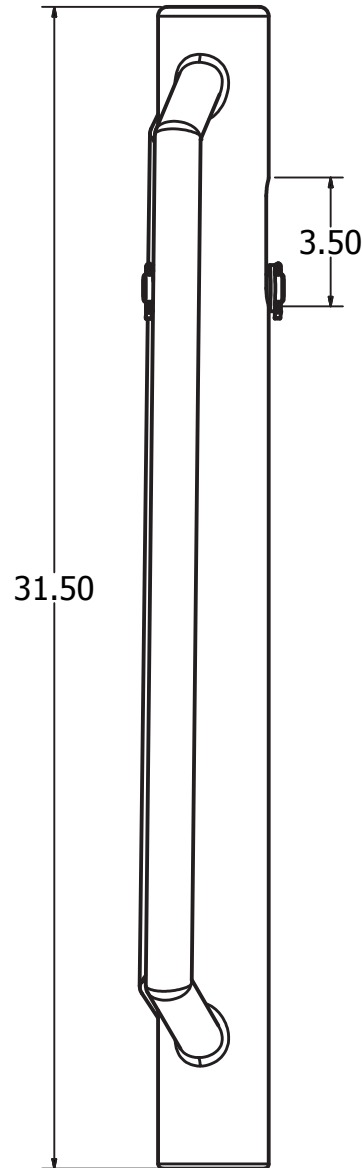

# Springy Suzy Post Pounder

## SPEC DRAWINGS

Front View

Side View

# SPRINGY SUZY

SPRING-LOADED POST POUNDER

Bottom View

*Weights 30lbs.  
1 or 2 people required for operation*