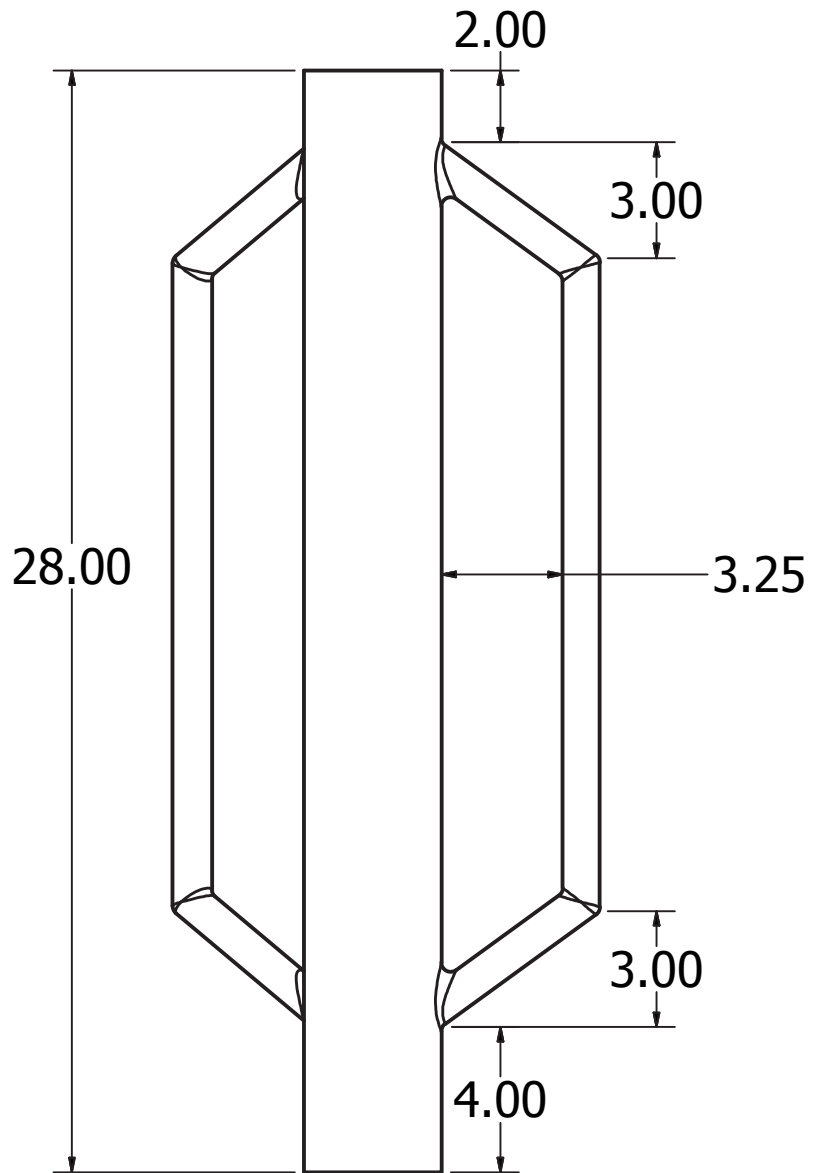

Big Bertha Post Pounder

SPEC DRAWINGS

Front View

BIG BERTHA

HEAVY-DUTY POST POUNDER

Bottom View

*Weights 30lbs.
2 people required for operation*