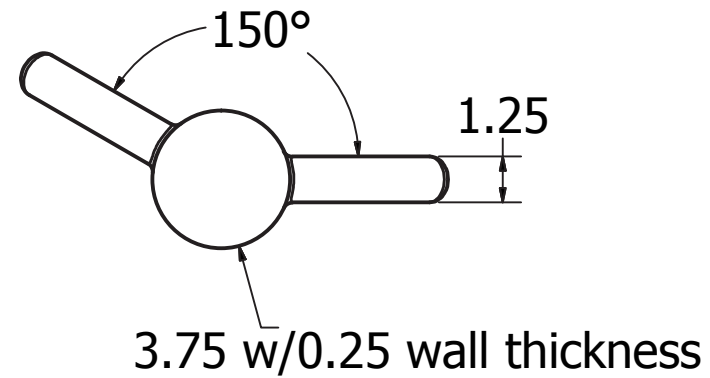

Big Bertha Post Pounder

SPEC DRAWINGS

Front View

BIG BERTHA

HEAVY-DUTY POST POUNDER

Bottom View

*Weights 30lbs.
2 people required for operation*