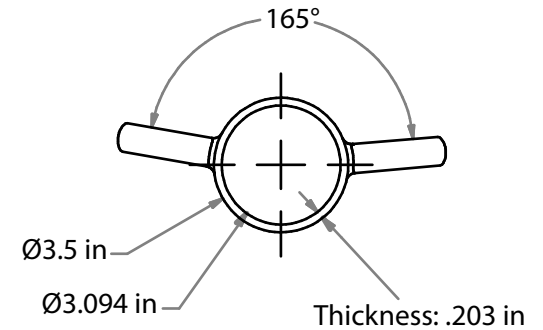

## SPEC DRAWINGS

# Basic Betty

POST POUNDER

Front View

Side View

Bottom View

*Weights 17lbs.  
1 or 2 people required for operation*