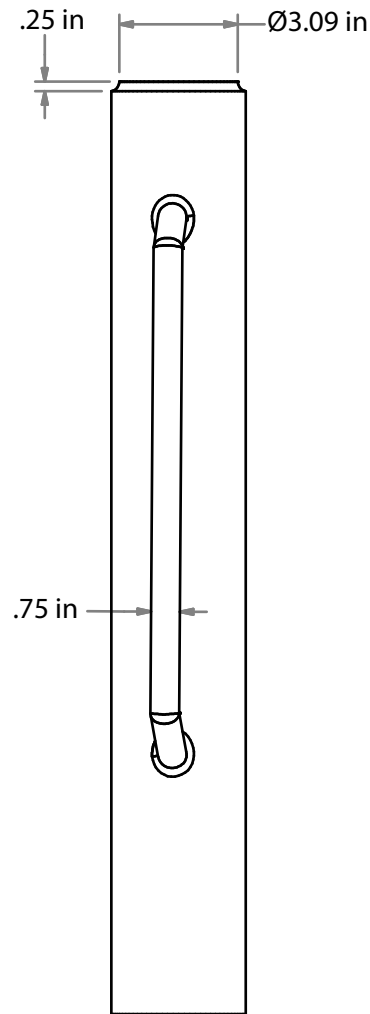

# Basic Betty Post Pounder

## SPEC DRAWINGS

# Basic Betty

POST POUNDER

Front View

Side View

Bottom View

*Weights 17lbs.  
1 or 2 people required for operation*