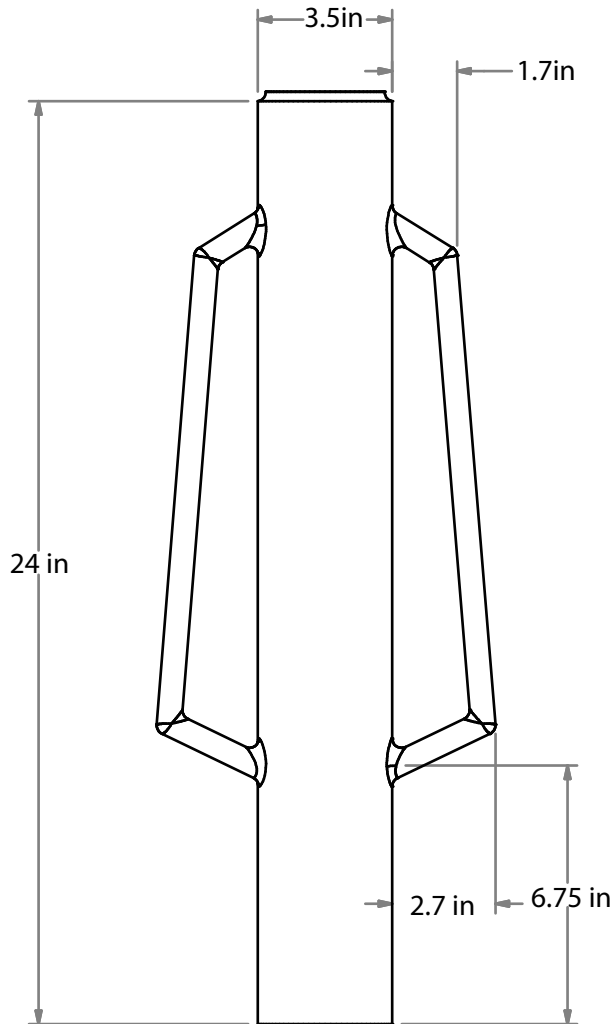

# Basic Betty Post Pounder

## SPEC DRAWINGS

# Basic Betty

POST POUNDER

Front View

Side View

Bottom View

*Weights 17lbs.  
1 or 2 people required for operation*