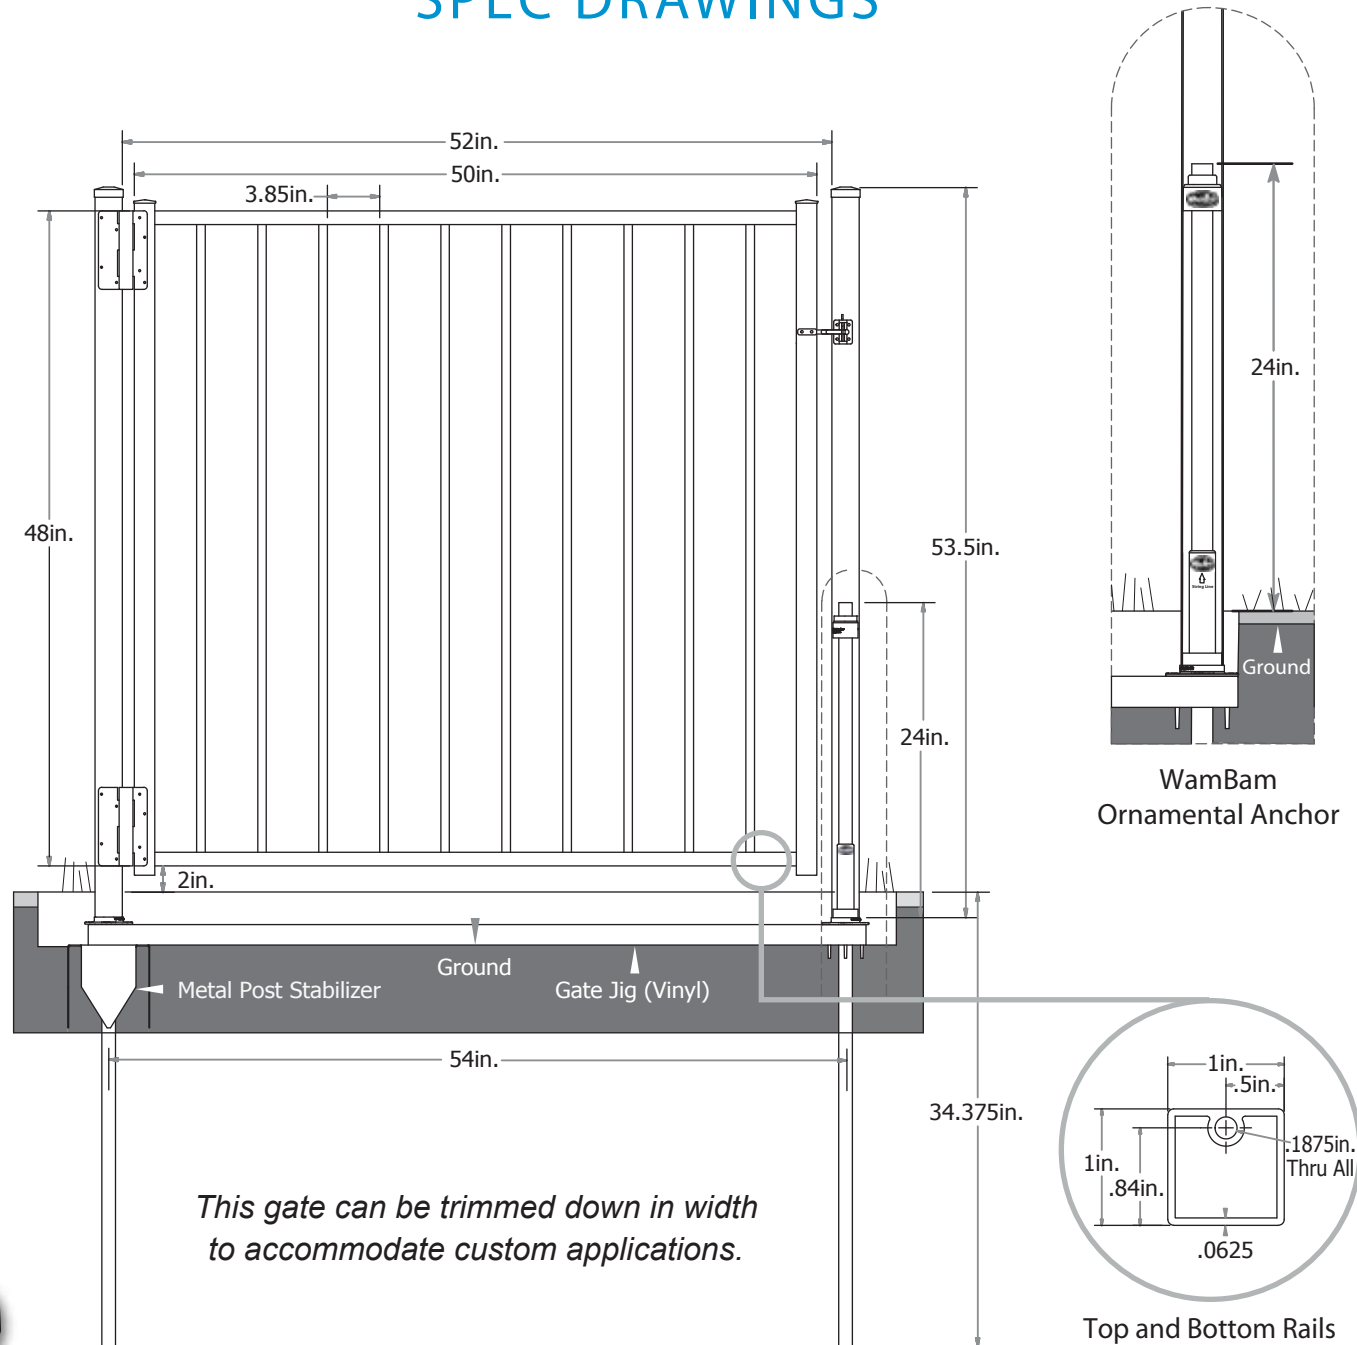

Chatty Cathy Ornamental Gate

SPEC DRAWINGS

This gate can be trimmed down in width to accommodate custom applications.