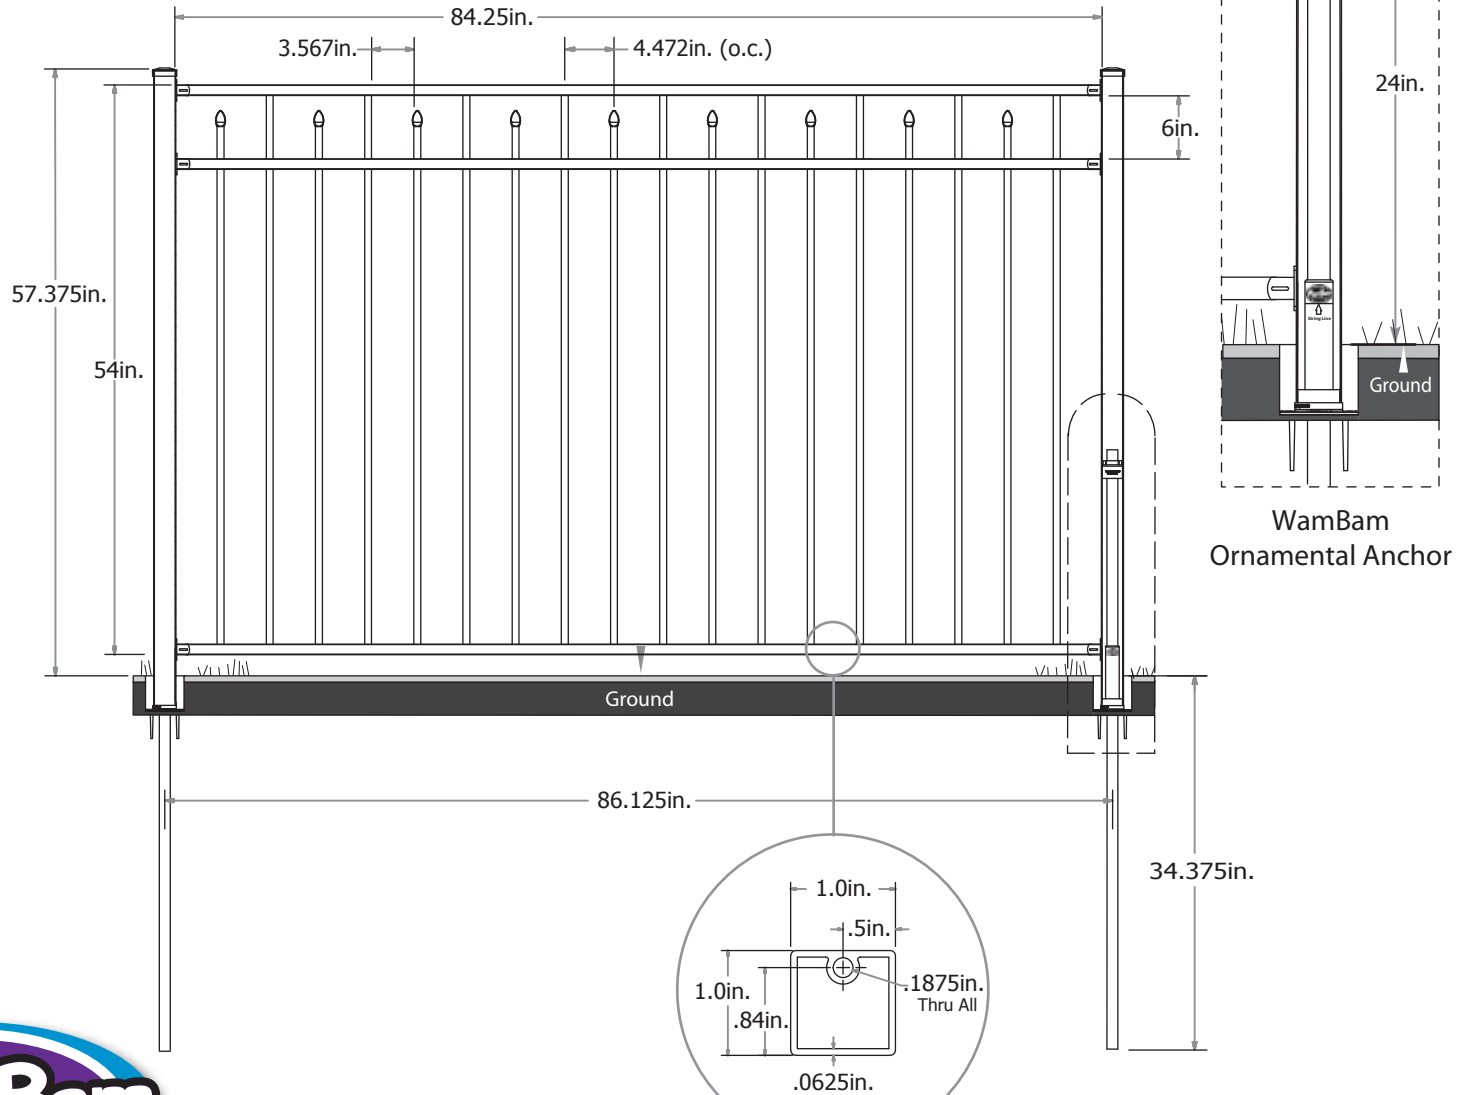

# Tall Paul Ornamental Fence

## SPEC DRAWINGS

*This fence can be trimmed down in width to accommodate custom applications.*

Top, Bottom and Middle Rails