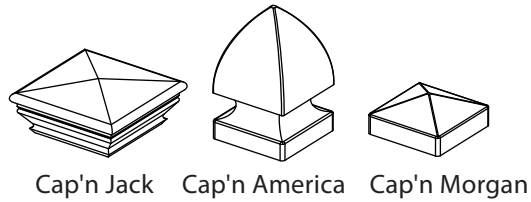

BOX CONTENTS

Simple Simon Vinyl Fence

Each Fence Panel Box Includes:

- 3.5in. Stainless Steel Screws (4)
- Rails (2)

Sold Separately:

- Posts
- WamBam Anchors (Small)
- Post Caps (3 options)

Even Steven Vinyl Fence

Each Fence Panel Box Includes:

- 3.5in. Stainless Steel Screws (6)
- Rails (3)

Sold Separately:

- Posts
- WamBam Anchors (Small)
- Post Caps (3 options)