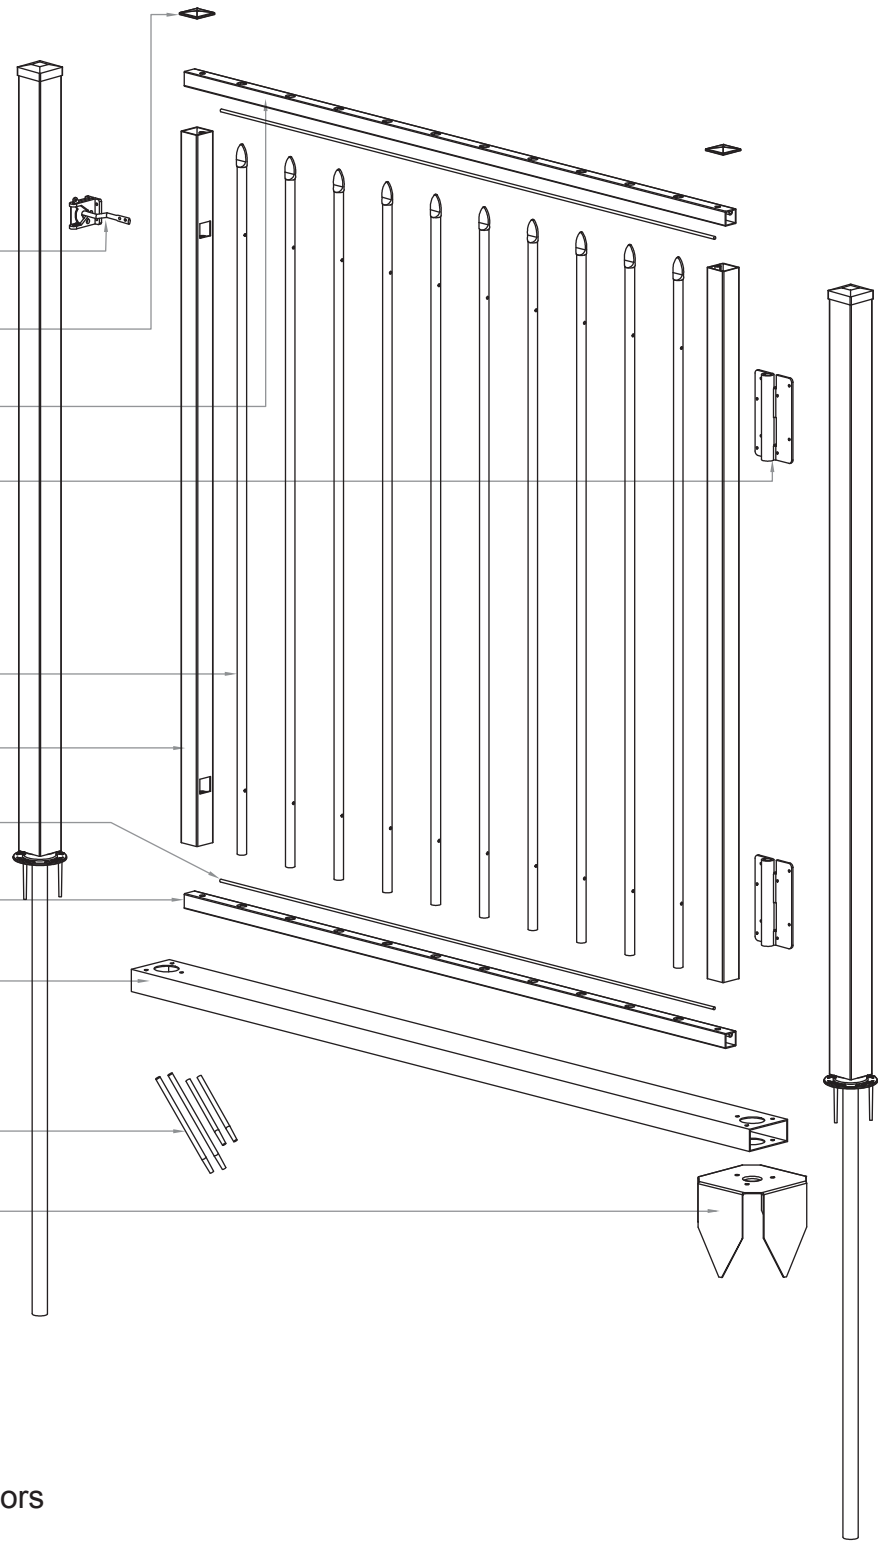

# No Way Jose Ornamental Gate

## BOX CONTENTS

### Each Gate Box Includes:

- Gate Latch Assembly (1)
- Gate Post Caps (2)
- Top Rail (1)
- Gate Hinges (Self-Closing) (2)
- Gate Pickets (10)
- Gate Posts (2)
- Retaining Rods (2)
- Bottom Rail (1)
- Gate Jig (Vinyl) (1)
- 8.5" Gate Post Pins (2)  
6" Gate Post Pins (2)  
(For use during assembly)
- Metal Post Stabilizer (1)

### Sold Separately:

- Posts (Caps Included)
- WamBam Ornamental Post Anchors