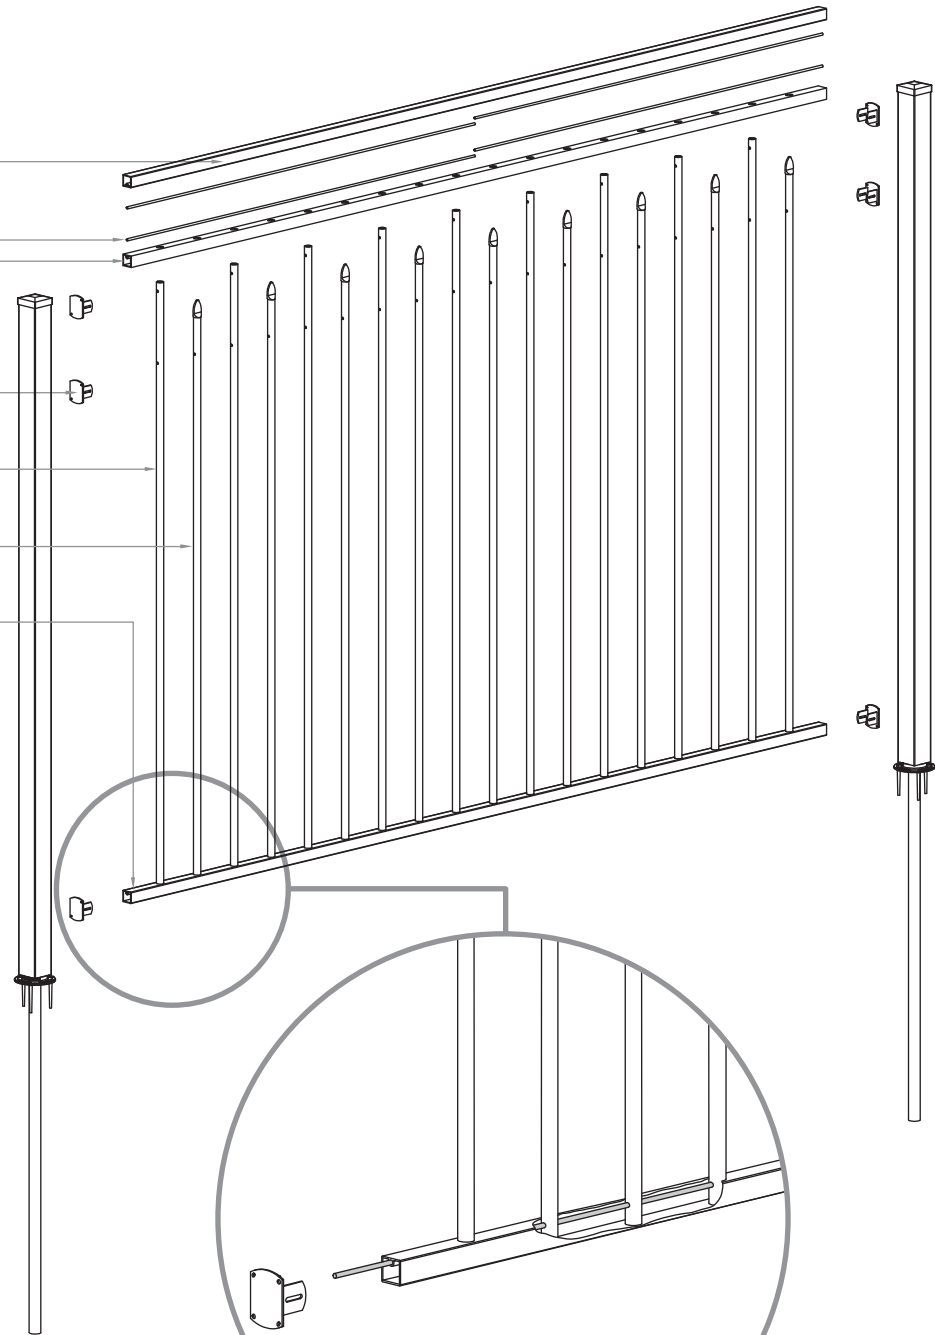

No Way Jose Ornamental Fence

BOX CONTENTS

Each Fence Panel Box Includes:

- Top Rail (1)
- Retaining Rods (6)
- Middle Rail (1)
- Railing Mounting Brackets (6)
- Solid Pickets (9)
- Spear Pickets (9)
- Bottom Rail (1)
- #8 x 5/8" Self-Tapping
Hex Head Screws (36)

Sold Separately:

- Posts (Caps Included)
- WamBam Ornamental
Post Anchors

Cut Away Illustration of
Bottom & Top Rails