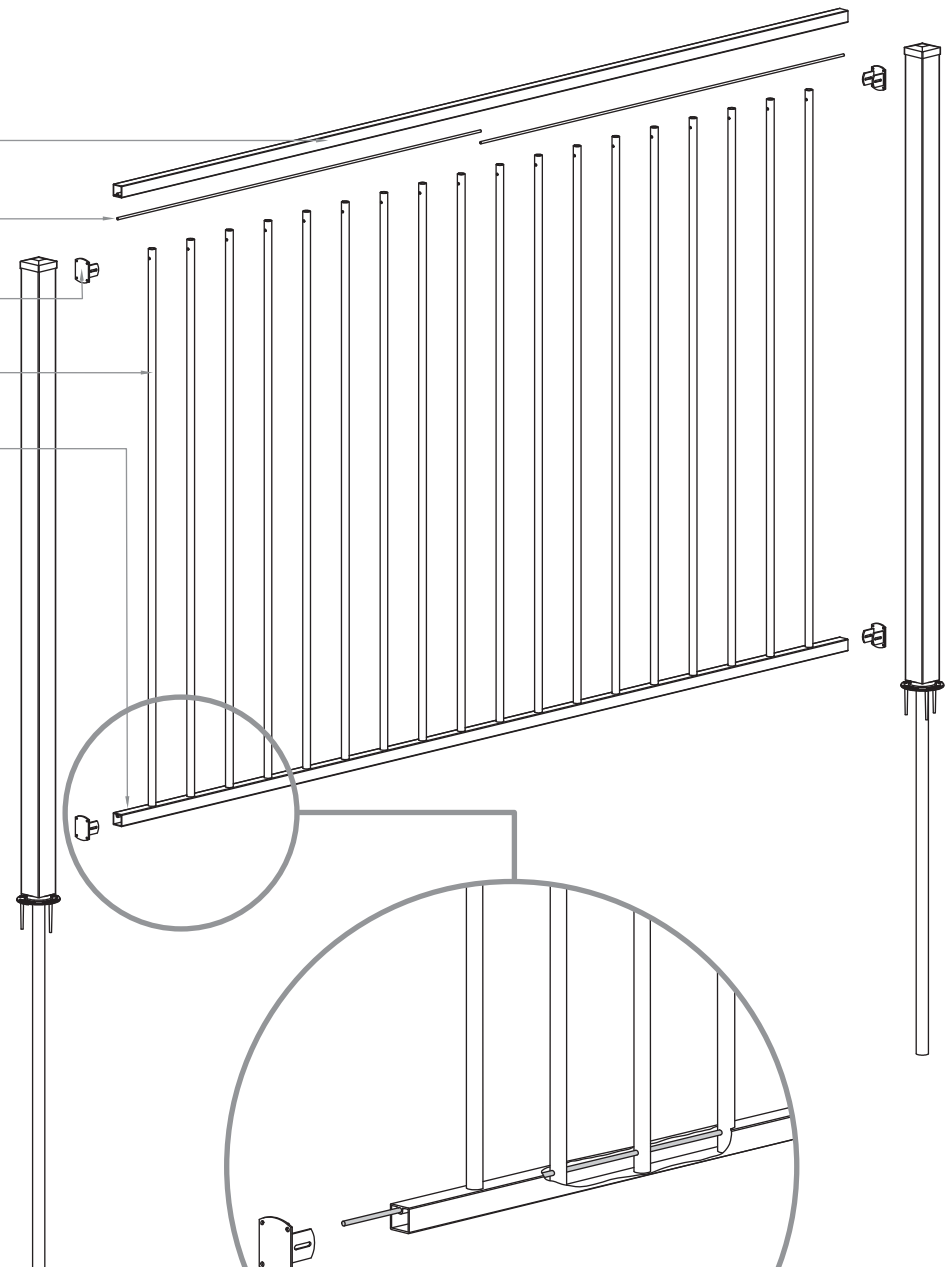

## BOX CONTENTS

### Each Fence Panel Box Includes:

- Top Rail (1)
- Retaining Rods (4)
- Railing Mounting Brackets (4)
- Pickets (18)
- Bottom Rail (1)
- #8 x 5/8" Self-Tapping  
Hex Head Screws (24)

### Sold Separately:

- Posts (Caps Included)
- WamBam Ornamental  
Post Anchors

Cut Away Illustration of  
Bottom & Top Rails