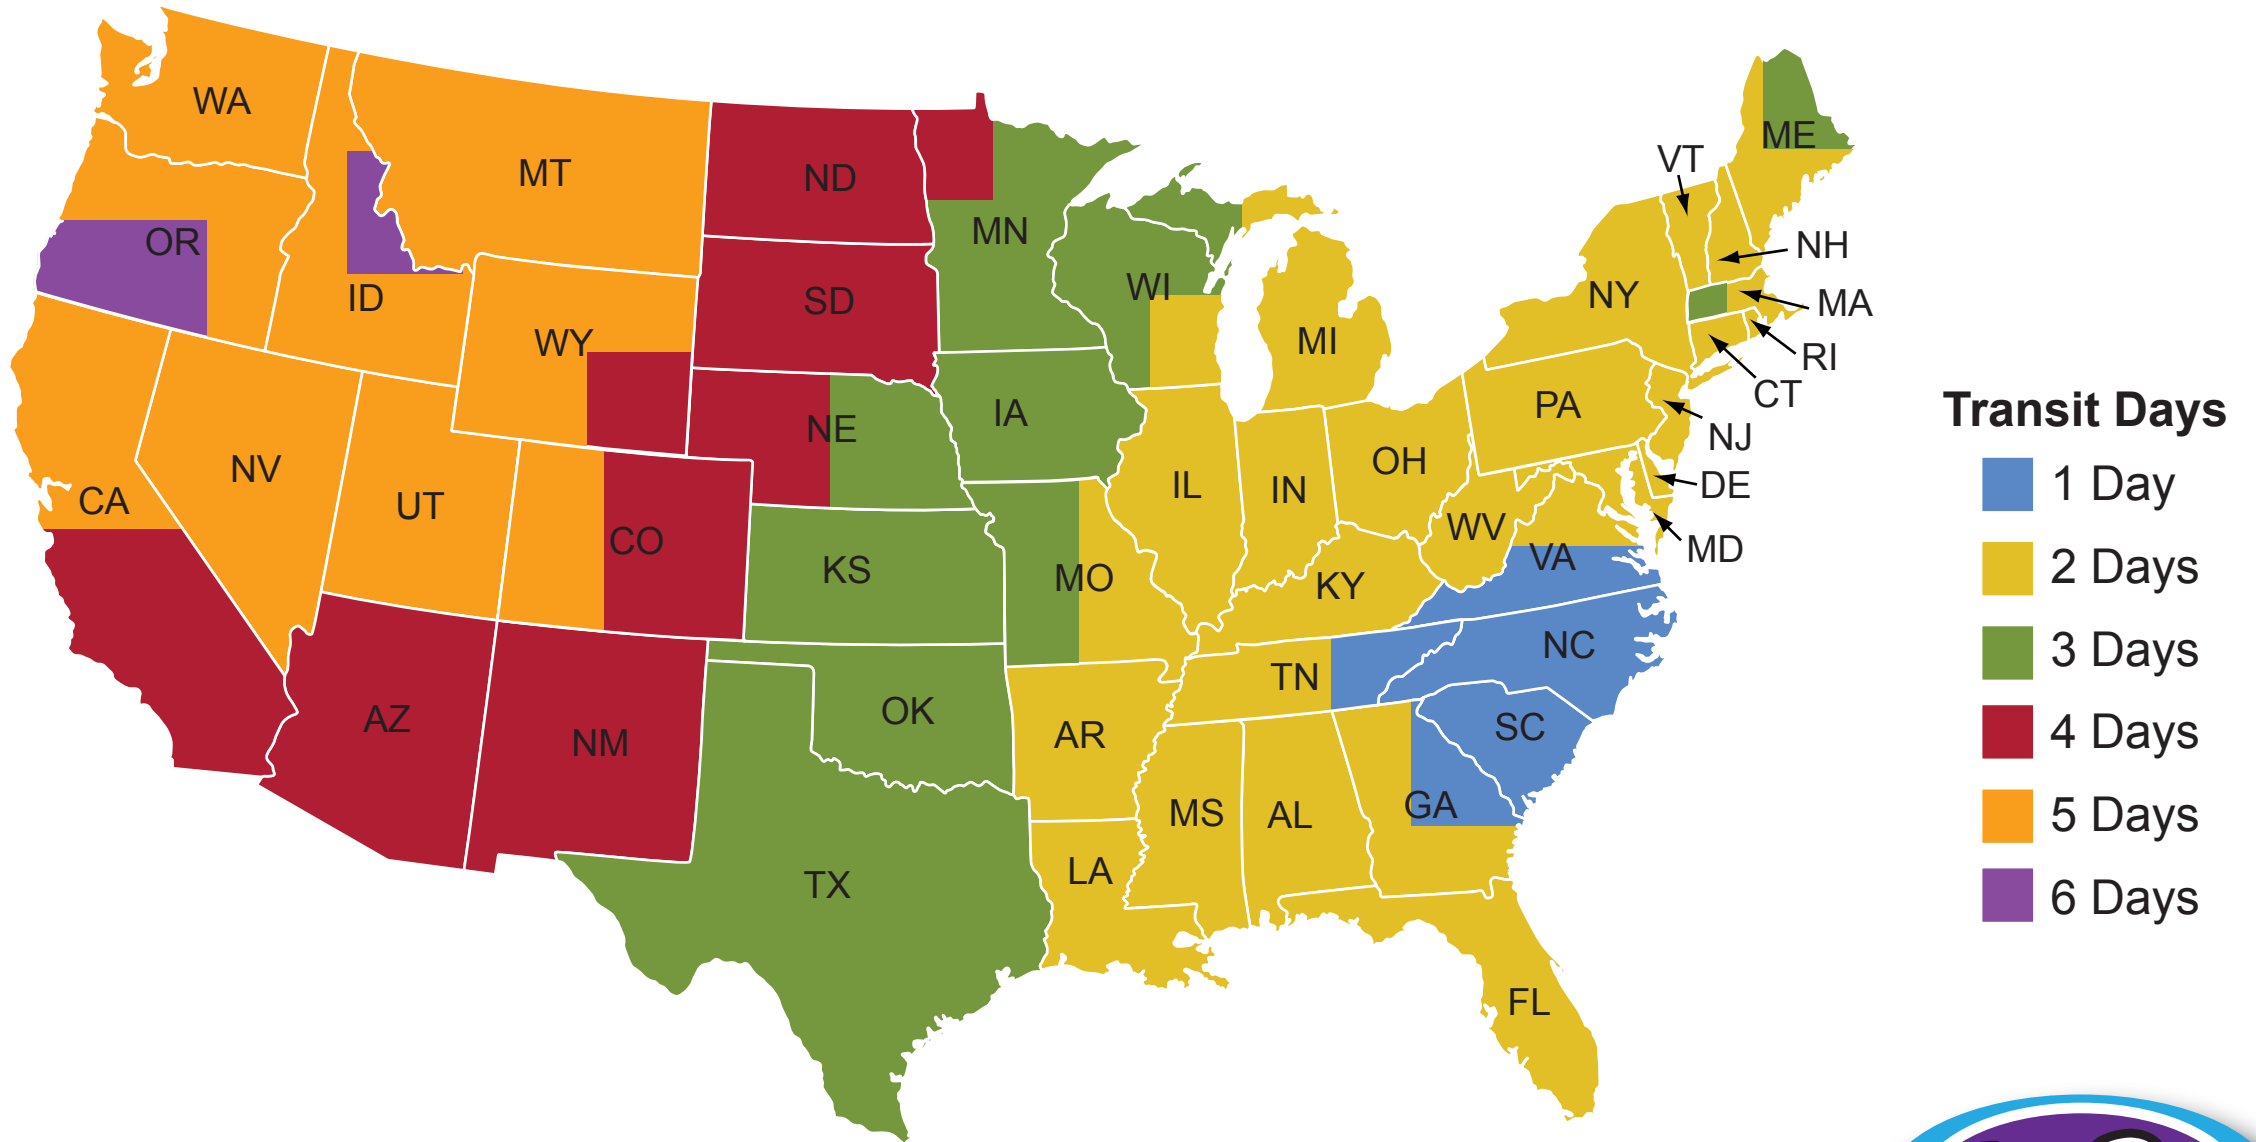

UPS Transit Times

Please note that this is a general overview and not a guarantee. For more accuracy, please visit https://wwwapps.ups.com/ctc/request?loc=en_US&WT.svl=PNRO_L1